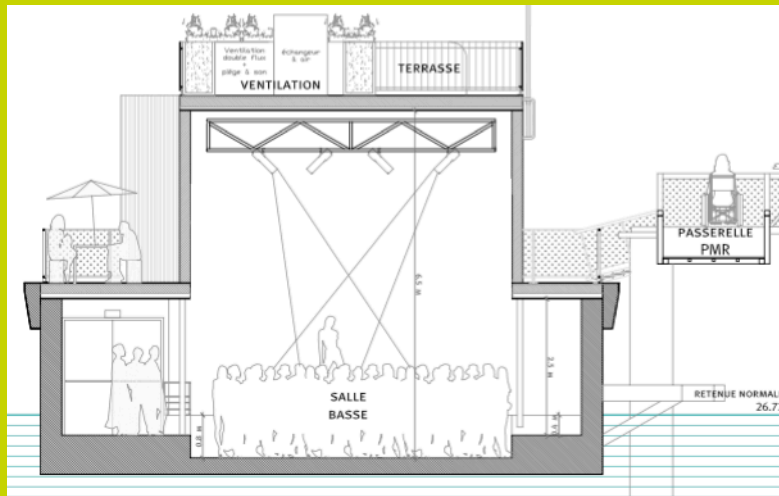

UPDATE / JUNE 2017: This Rider is subject to modifications at any moment. Please contact us for any questions you might have.

Petit Bain : 7, port de la gare – 75013 Paris

Venue Manager: olivier@petitbain.org / Technical Manager : basile@petitbain.org