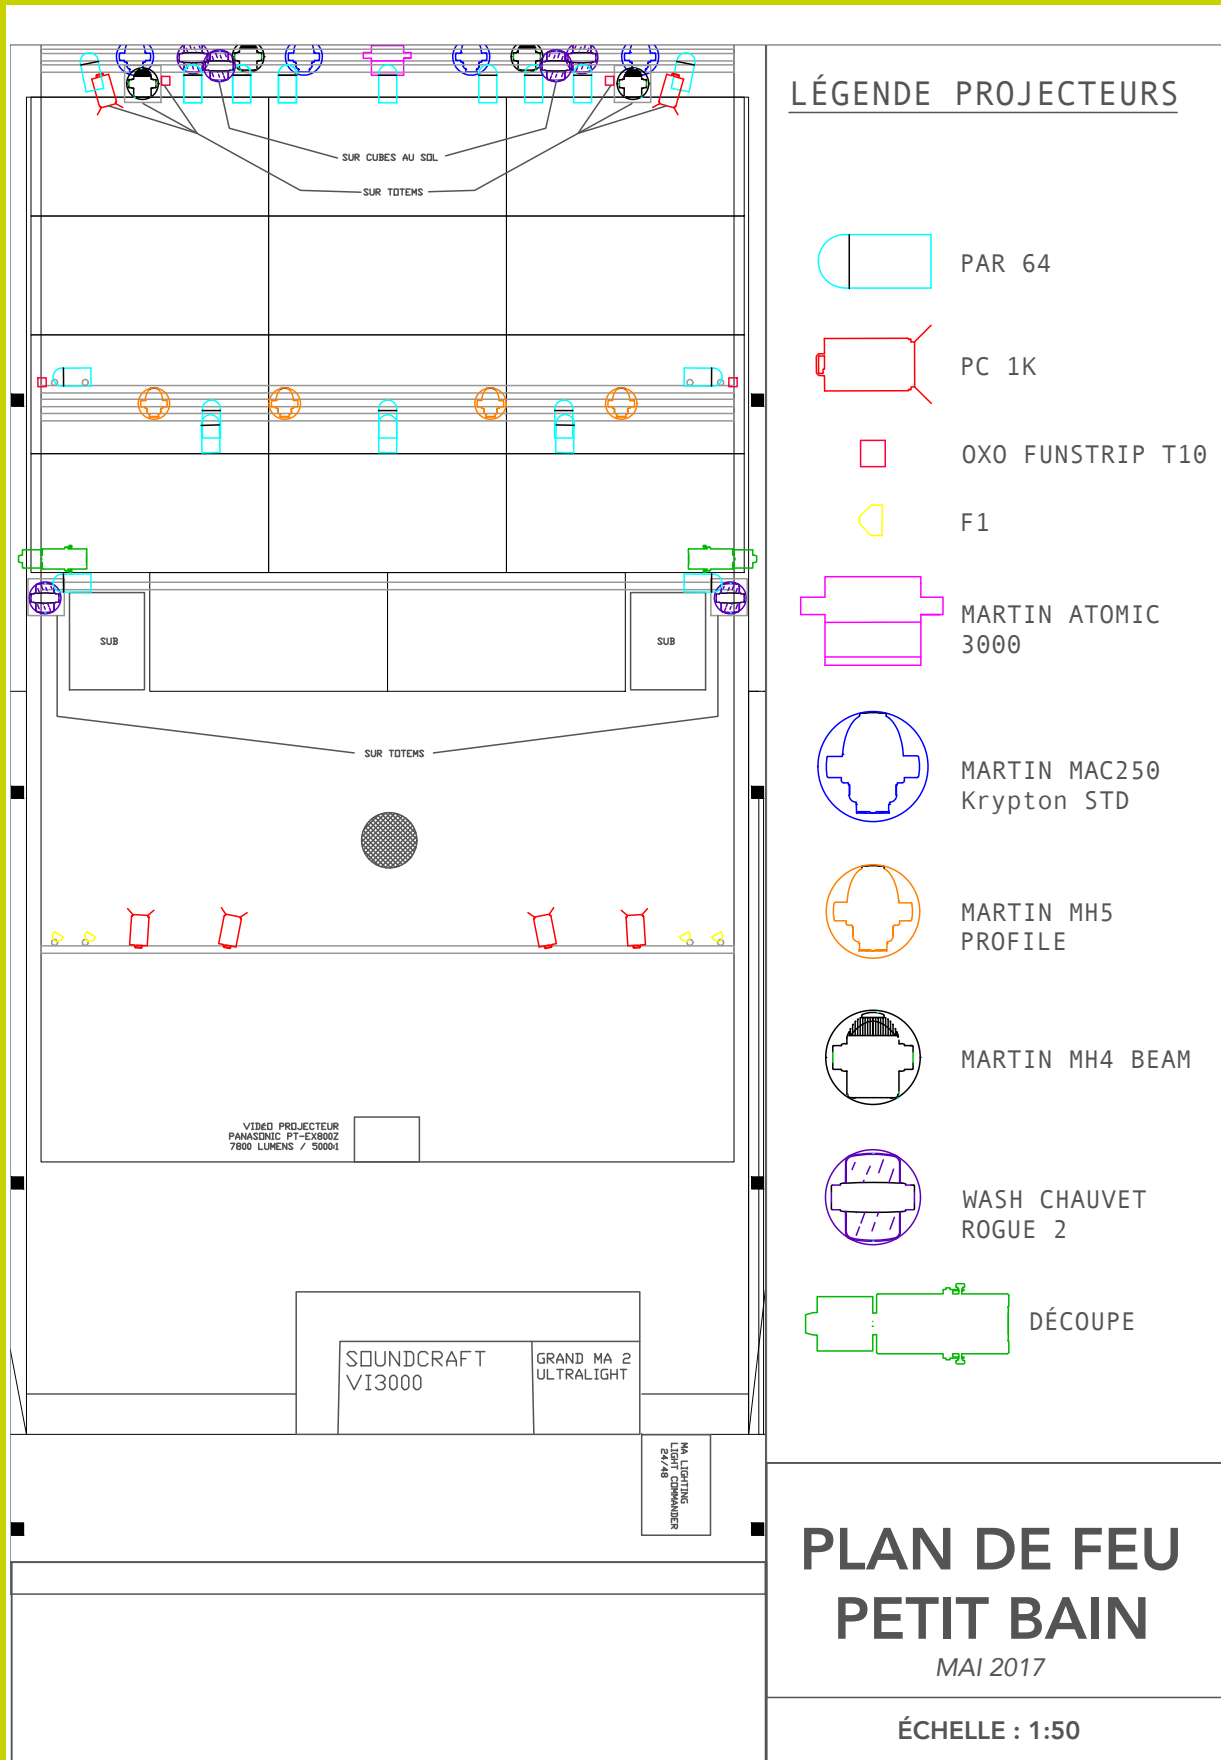

LIGHT RIG

Fix rigging, for any addition or modification please contact us

LÉGENDE PROJECTEURS

- PAR 64
- PC 1K
- OXO FUNSTRIP T10
- F1
- MARTIN ATOMIC 3000
- MARTIN MAC250 Krypton STD
- MARTIN MH5 PROFILE
- MARTIN MH4 BEAM
- WASH CHAUVET ROGUE 2
- DÉCOUPE

PLAN DE FEU
PETIT BAIN

MAI 2017

ÉCHELLE : 1:50

UPDATE / JUNE 2017: This Rider is subject to modifications at any moment. Please contact us for any questions you might have.