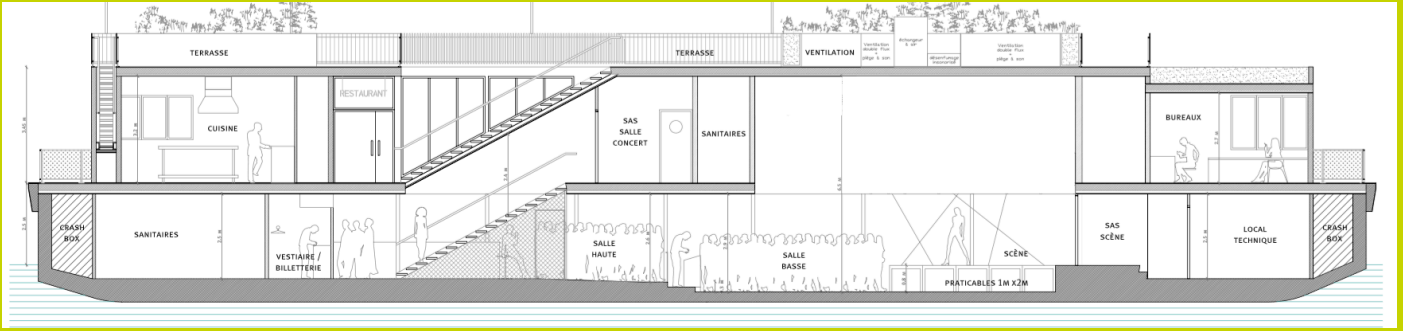

UPDATE / JUNE 2017: This Rider is subject to modifications at any moment. Please contact us for any questions you might have.

Petit Bain : 7, port de la gare – 75013 Paris

Venue Manager: olivier@petitbain.org / Technical Manager : basile@petitbain.org