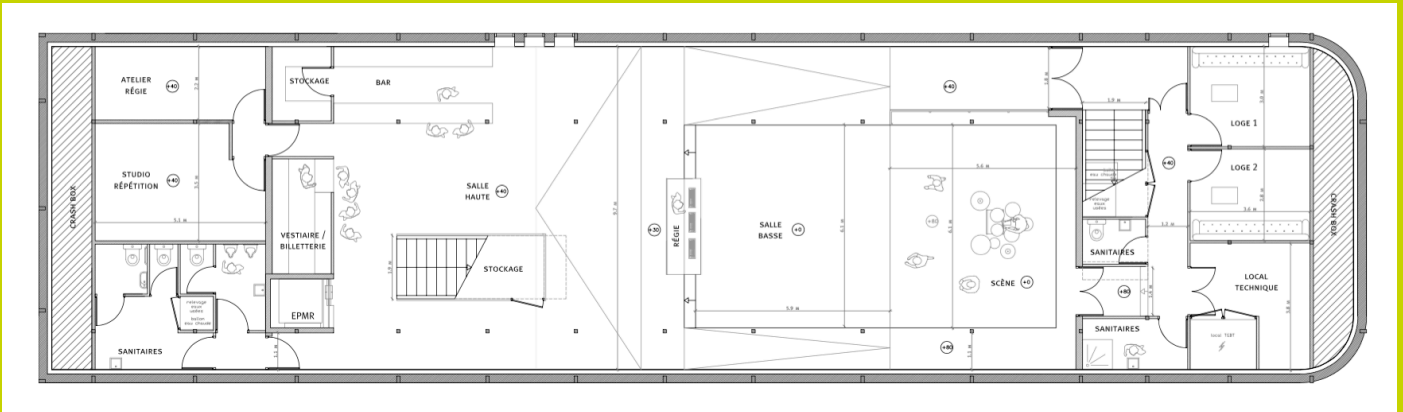

UPDATE / JUNE 2017: This Rider is subject to modifications at any moment. Please contact us for any questions you might have.

Petit Bain : 7, port de la gare – 75013 Paris

Venue Manager: olivier@petitbain.org / Technical Manager : basile@petitbain.org